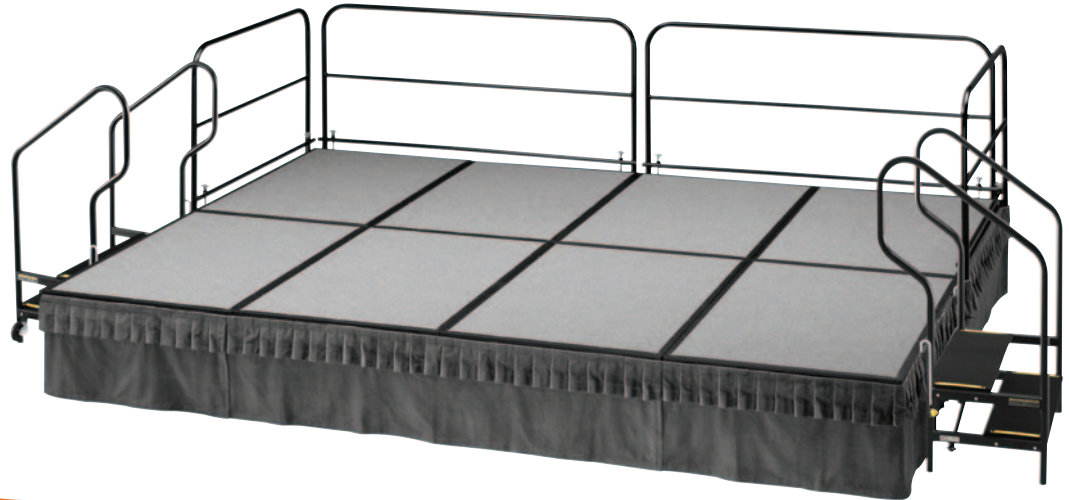

Y320040	Carpet Deck Covering	£3,632.00
Y320045	Vinyl Deck Covering	£3,736.00

Alu Lite Package C

- 6x Stage Deck 2m x 1m
- 6x Stage Riser 2m x 1m – 600mm high
- 3x Stage Deck 1m x 1m
- 3x Stage Riser 1m x 1m – 600mm high
- 2x Stage Deck 1m x 0.52m
- 1x Stage Riser 1m x 0.52m – 200mm high
- 1x Stage Riser 1m x 0.52m – 400mm high
- 4x Riser Clamps

Y320065	Valance for Package C	£999.00
Y320035	Large Storage Trolley	£521.00

Easi-Fold Staging

**No Obligation Free
Site Visit & Design**

- The quickest stage to set out and pack away
- A self-storing unit requiring single set up - a great labour saver
- Single or dual height units available in 3 different deck sizes
- Each unit rolls freely on its own four wheels – the added advantage of being able to be used in different rooms
- When in use, it rests on 8 direct-to-floor load bearing legs that stabilise the stage
- Stage accessories available including steps, hand rails, stage skirting, ramps etc
- Various package options available which include stage decks and steps – please ask for details
- Direct delivery and onsite training within 4 weeks
- Available as standard in black tuff deck vinyl or grey cord carpet. Other colours available on request