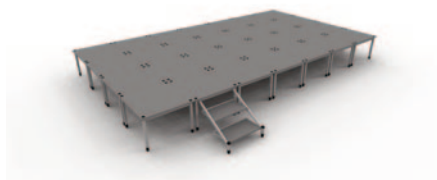

Lite-Build Package C

- 5.25 x 3 metres
- 28 x Stage Tops
- 28 x Stage Frames
- 1 x Step Unit (for 340mm and 510mm high only)
- Set of linkers
- Available in Dove Grey and Silhouette Black frame finishes

Y320082	170mm Stage Height	£3,800.00
Y320084	340mm Stage Height	£4,120.00
Y320086	510mm Stage Height	£4,300.00