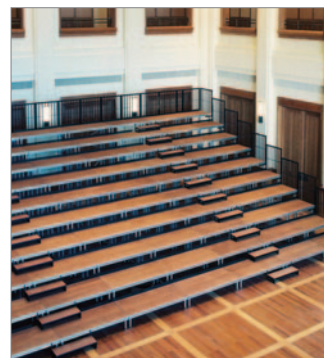

Tiering for audience applications

We strongly recommend a site visit before you order your stage to be certain your requirements are met in the most flexible and cost effective way.