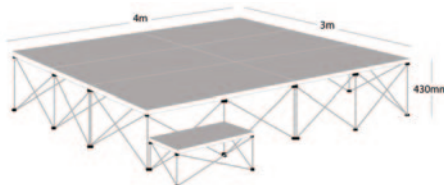

UK MADE

Deck Covering Colours

Anthracite Grey Chianti Red Black Vinyl Sapphire Blue Moss Green

Alu Lite Staging

- Alu-lite is an extremely lightweight staging solution that is particularly suited to primary schools. Specially designed to take up minimal space and with a rigid bracing system, this is a stage that will withstand heavy loading yet is still so light that even the children could assemble it!
- Fast and efficient to assemble, the base opens in seconds to provide a surface rated at 1000kg even load distribution, yet folds to just 2% of the open size when closed!
- As well as the packages below, there are a wide range of sizes and formats available. Please speak to us to discuss your requirements
- A wide range of sizes and formats are available to ensure you have just the right stage, and our experienced personnel will visit to discuss your needs and provide a free demonstration
- Various Storage Trolleys can be selected to suit the doorway size for easy storage, and a whole range of extras from handrails to curtains are available for quick delivery