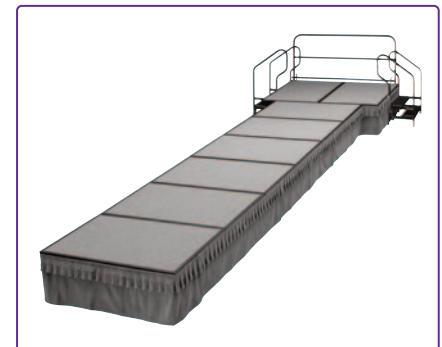

Y320055	Carpet Deck Covering	£4,944.00
Y320060	Vinyl Deck Covering	£5,080.00

Y320030	Valance for Package A	£510.00
Y320035	Large Storage Trolley	£521.00

Y320050	Valance for Package B	£663.00
Y320035	Large Storage Trolley	£521.00

Y320065	Valance for Package C	£999.00
Y320035	Large Storage Trolley	£521.00

Easi-Fold Staging

**No Obligation Free
Site Visit & Design**

- The quickest stage to set out and pack away
- A self-storing unit requiring single set up - a great labour saver
- Single or dual height units available in 3 different deck sizes
- Each unit rolls freely on its own four wheels – the added advantage of being able to be used in different rooms
- When in use, it rests on 8 direct-to-floor load bearing legs that stabilise the stage
- Stage accessories available including steps, hand rails, stage skirting, ramps etc
- Various package options available which include stage decks and steps – please ask for details
- Direct delivery and onsite training within 4 weeks
- Available as standard in black tuff deck vinyl or grey cord carpet. Other colours available on request