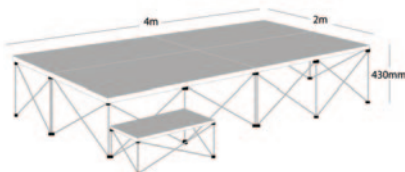

UK MADE

Deck Covering Colours

Anthracite Grey Chianti Red Black Vinyl Sapphire Blue Moss Green

Alu Lite Staging

- Alu-lite is an extremely lightweight staging solution that is particularly suited to primary schools. Specially designed to take up minimal space and with a rigid bracing system, this is a stage that will withstand heavy loading yet is still so light that even the children could assemble it!
- Fast and efficient to assemble, the base opens in seconds to provide a surface rated at 1000kg even load distribution, yet folds to just 2% of the open size when closed!
- As well as the packages below, there are a wide range of sizes and formats available. Please speak to us to discuss your requirements
- A wide range of sizes and formats are available to ensure you have just the right stage, and our experienced personnel will visit to discuss your needs and provide a free demonstration
- Various Storage Trolleys can be selected to suit the doorway size for easy storage, and a whole range of extras from handrails to curtains are available for quick delivery