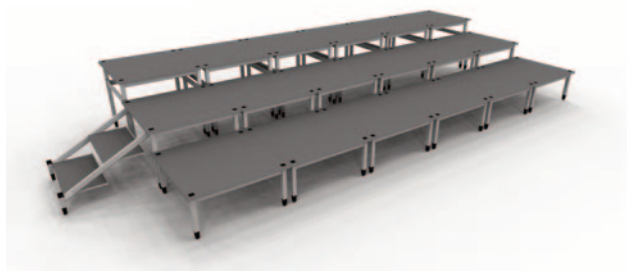

- 3 x 2.25 metres
- 12x Stage Tops
- 12x Stage Frame
- 4x Stacking Frames
- 1x Step Unit
- Set of linkers
- Available in Dove Grey and Silhouette Black frame finishes

Y320088	340mm Stage Height	£2,150.00
Y320090	510mm Stage Height	£2,215.00

Lite-Build Package E

- 4.5 x 2.25 metres
- 18x Stage Tops
- 18x Stage Frame
- 6x Stacking Frames
- 1x Step Unit
- Set of linkers
- Available in Dove Grey and Silhouette Black frame finishes

Y320092	340mm Stage Height	£3,175.00
Y320094	510mm Stage Height	£3,270.00