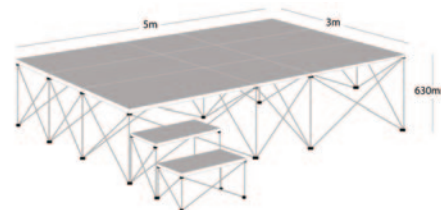

UK MADE

Deck Covering Colours

Anthracite Grey Chianti Red Black Vinyl Sapphire Blue Moss Green

Alu Lite Staging

- Alu-lite is an extremely lightweight staging solution that is particularly suited to primary schools. Specially designed to take up minimal space and with a rigid bracing system, this is a stage that will withstand heavy loading yet is still so light that even the children could assemble it!
- Fast and efficient to assemble, the base opens in seconds to provide a surface rated at 1000kg even load distribution, yet folds to just 2% of the open size when closed!
- As well as the packages below, there are a wide range of sizes and formats available. Please speak to us to discuss your requirements
- A wide range of sizes and formats are available to ensure you have just the right stage, and our experienced personnel will visit to discuss your needs and provide a free demonstration
- Various Storage Trolleys can be selected to suit the doorway size for easy storage, and a whole range of extras from handrails to curtains are available for quick delivery