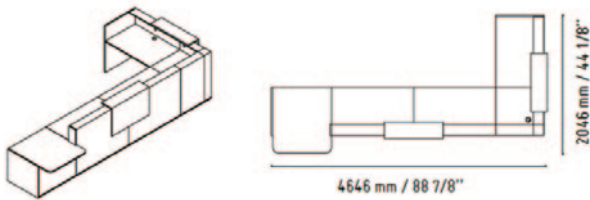

Y500100	Oval Right Handed	£1190.00
Y500105	Oval Left Handed	£1190.00

Available in

Chestnut Cocoa White Pastel

Castello

- A refreshing reception system combining high gloss HPL with MFC in a choice of six finishes
- It is a modular solution that allows the creation of compact or large reception counters depending on requirements
- It comes with an optional top highlighted with LED lighting