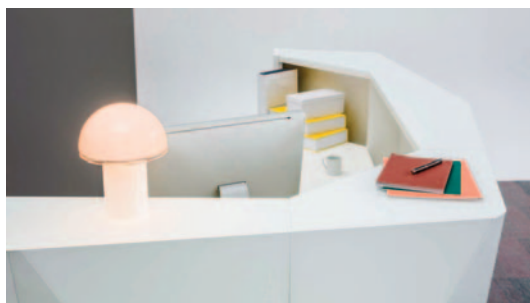

The Alpen

Evoke the feel of nature in your spaces with this reception desk inspired by the shapes of the Alps. Crafted not only to make guests feel welcome but also to suit the demands of a modern reception area. The Alpen integrates functionality with grace and timeless design, gains guests' attention and makes for an atmosphere of comfort and trust.

The high gloss front and timeless colours delight with their severity, which is additionally emphasized by an illuminated metal kick plate. The glass reception combines aesthetics with functionality, and the modular construction creates a variety of straight and corner sets. By employing a low module segment with an overhang top, the reception eases access for disabled users.

Thanks to these features Alpen fulfills the requirements of different types of spaces, from small receptions to large lobbies.

Front, Counter & Body Options