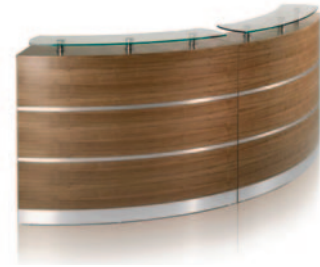

Finishes available:

Natural Cherry Oak Walnut Cherry 3 Dark Oak

Bespoke Reception Furniture

- We are able to work to your exact requirements or architect's specifications, produced in either real wood veneers or laminated MFC
- At an early stage of planning we cover all aspects including DDA, lighting, induction loop facilities, and then tailor specific finishes, to enhance and create the stunning impression you want to portray
- A huge range of colours and wood finishes are available