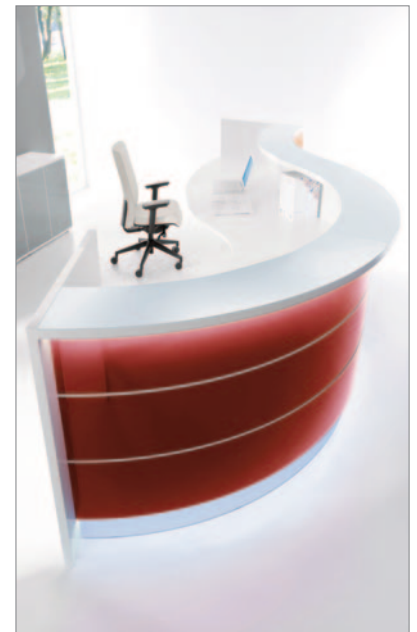

Venice ice

- A range of cool white reception furniture that makes a stunning visual impact and can be enhanced further by the use of low level mood lighting
- Due to a wide range of available elements, the shape of the Venice Ice range can be configured in various forms. From a circle through an arch, to angular or simple blocks
- The body of the counter includes hidden handy shelves and a wide working table with enough space for a computer or printer
- Subtle LED lighting adds a sophisticated style and gives the impression the room is bigger

- The lowered desk top makes it easy to communicate with persons in a sitting position
- The common part of the desk top is tempered frosted glass, which allows the user to deal with documents easily and provides trouble-free communication
- The lifted part includes a hidden computer stand and a vertical shelf for files and documents
- Available in Cocoa or Chestnut finish panels with white body
- Available left or right handed
- 5 year warranty