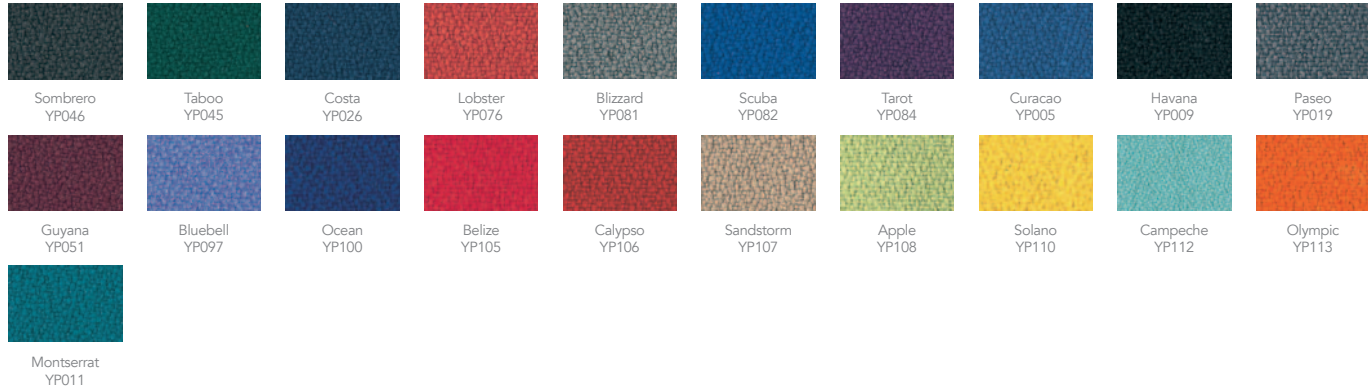

Phoenix

- Phoenix is a simple crepe weave fabric
- Available in 21 top selling colours
- Made from 100% polyester
- This hardwearing fabric is rated at 100,000 Martindale abrasion cycles

Please phone for a free swatch

Year Guarantee

Rivet

- Rivet is a fixating fabric which connects with the modern collaborative workplace and forms a bridge between textile traditions and future innovation.
- Rivet is a lightly textured hopsack which emulates the swathe of suiting in a well-heeled synthetic. Made from 100% REPREVE®, a brand of recycled polyester made from used plastic bottles.

Special Fabrics Range

Just colours vinyls

Just Colour harmonizes with both contemporary and traditional interiors. The broad palette encompasses modern neutrals, warm classics to vivid bright colours.

Designed to withstand the rigorous demands of both heavy domestic and contract upholstery, Just Colour is suitable for a wide variety of applications.