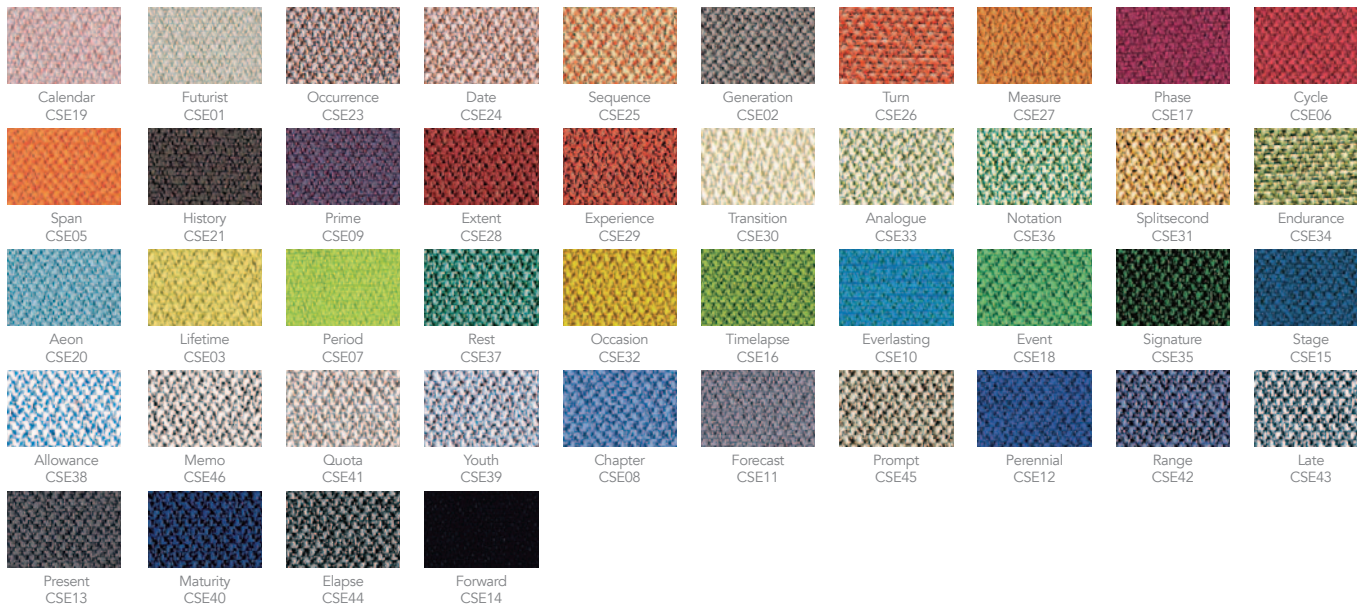

Phoenix

- Phoenix is a simple crepe weave fabric
- Available in 21 top selling colours
- Made from 100% polyester
- This hardwearing fabric is rated at 100,000 Martindale abrasion cycles

Please phone for a free swatch

Era

- Era is a subtle, two tone polyester fabric containing stretch in both directions for ease of upholstery.
- The baby herringbone weave offers an understated contemporary texture while its colouring technique provides close up intrigue. The palette incorporates playful brights and sophisticated muted tones.

Task seating

Soft seating

Cigarette & Match

Washable

10 year guarantee

Advantage

- Advantage is the UK's top selling Low Hazard seating fabric
- Its high performance durability comes from its blend of 30% wool and 70% gymlene - a synthetic fibre originally developed for use in broadloom carpets
- It is rated at 75,000 Martindale abrasion cycles

Special Fabrics Range

Just colours vinyls

Just Colour harmonizes with both contemporary and traditional interiors. The broad palette encompasses modern neutrals, warm classics to vivid bright colours.

Designed to withstand the rigorous demands of both heavy domestic and contract upholstery, Just Colour is suitable for a wide variety of applications.