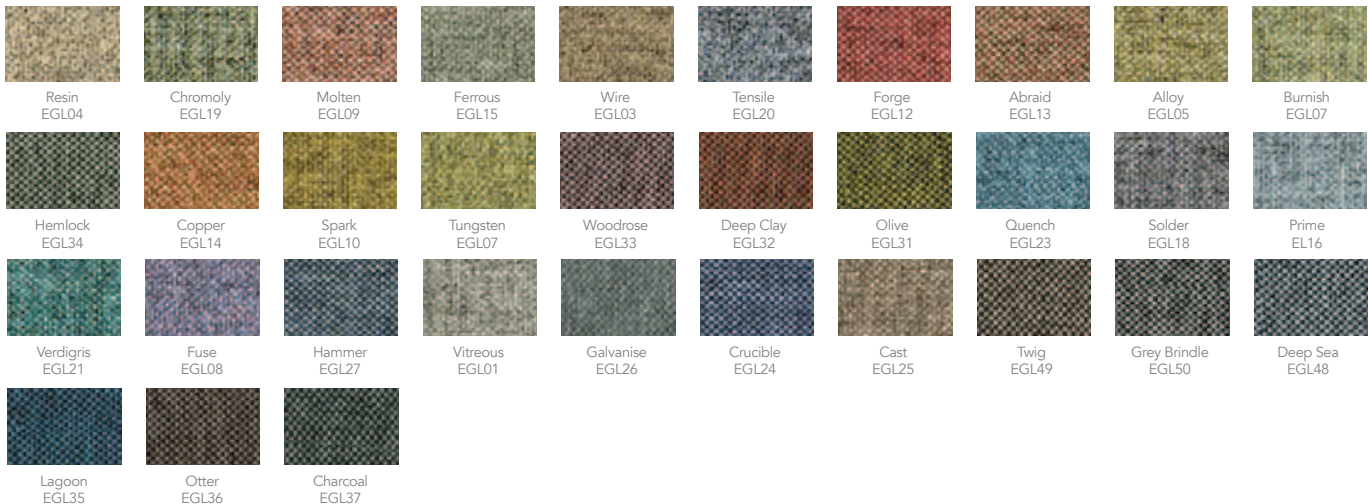

For a wider range of fabric options, please call us today.