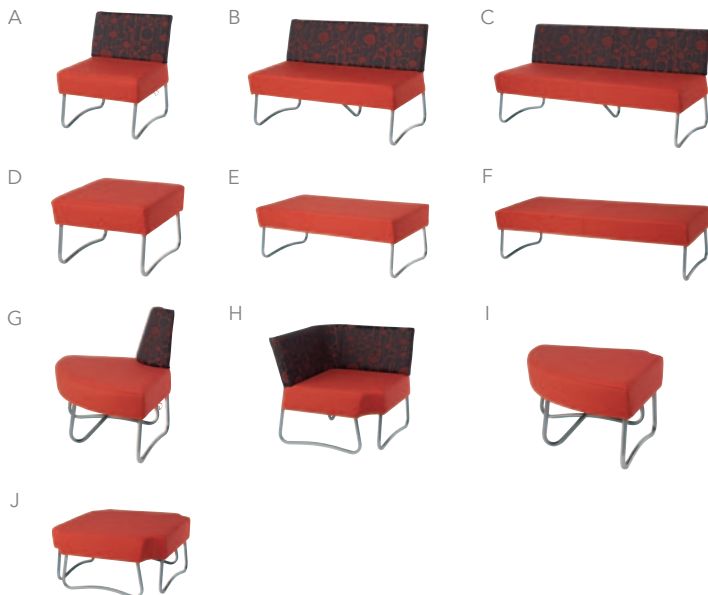

City sofas

- Versatile modular seating system
- Deep seat foam
- Heavy duty steel under frame
- Welded steel linking option meaning that units can be fixed together

A. YCITB1	City Single Seat With Back	£395.00
B. YCITDB1	City Double Seat With Back	£609.00
C. YCITTB1	City Three Seat With Back	£754.00
D. YCIT1	City Single Seat Without Back	£323.00
E. YCIT2	City Double Seat Without Back	£484.00
F. YCIT3	City Three Seat Without Back	£671.00
G. YCIT4	90 Deg External Corner Seat w/ Back	£568.00
H. YCITC1	90 Deg Internal Corner Seat w/ Back	£620.00
I. YCITCON1	City Corner Seat Without Back	£425.00
J. YCITTAB2	City 4 Way Seat	£535.00

Optional Extras

YCITLKL	Extra Cost For Link - Left Hand as Seated	+£18.00
YCITLKR	Extra Cost for link - Right Hand as Seated	+£18.00

Unlimited fabrics available

Prices shown are for Era, Phoenix, Rivet & X2 - see pages 284-286. Please contact us for prices on other fabrics.