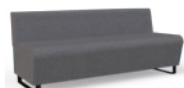

Reception & Staffroom Seating

YRLB3

For seat dimensions
see pages 280-283