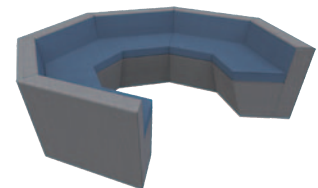

Reception & Staffroom Seating

New
Product

Chat

- Chat Makes a statement
- The collaborative dens are great for seating up to 7 people
- Available in 3 Heights, Low, Mid or High Back

YCHATLD	Low Den
YCHATMDB	Mid Back Den
YCHATHBD	High Back Den
YCHATCT	Circular Table 1000mm Dia. White