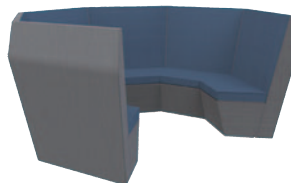

Reception & Staffroom Seating

New
Product

Chat

- Chat Makes a statement
- The collaborative dens are great for seating up to 7 people
- Available in 3 Heights, Low, Mid or High Back

YCHATLD	Low Den
YCHATMDB	Mid Back Den
YCHATHBD	High Back Den
YCHATCT	Circular Table 1000mm Dia. White