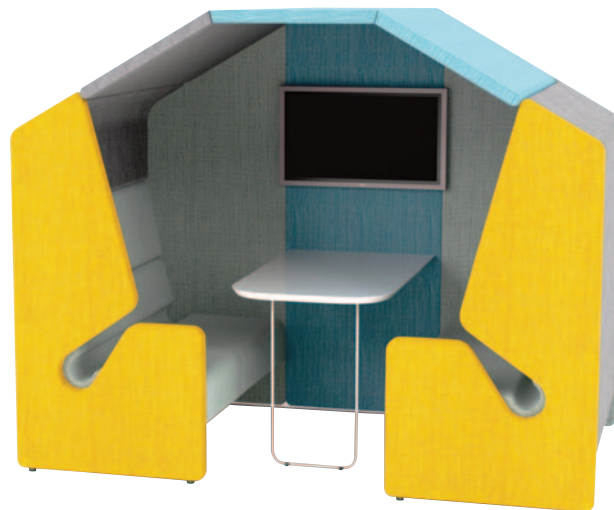

Open Top 2 Seater

Unlimited fabric options
available, please enquire

6 Seater

4 Seater

Reception & Staffroom Seating

Consort

- This range enables you to create the space that meets your individual requirements through an easy to use modular system
- Whether it is a circular booth, a presentation space, a breakout area, a sweeping S-shaped seating plan or a combination of all of these then Consort gives you it all
- With a comfortable wire bench seat and optional padded back Consort can be used with poseur height tables, or additional seating to the rear to maximise the available space
- Available in both curved and angular units, with the option of power and USB ports
- Choice of colours for top and back. Stools not included